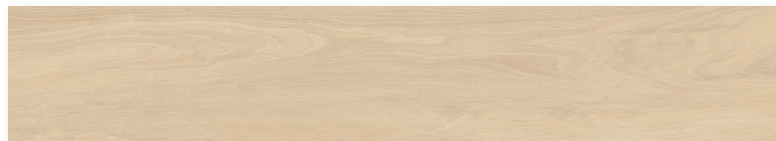

Dark Greige

Dark Grey

Dark Oak

Grey

Light Oak

Dark Grey

PACKING INFORMATION

Size	Finish	Thickness	SF per Box	SF per Pallet	Pieces per Box
8"x48"	Matte	10 MM	10.33335	320.33397	4